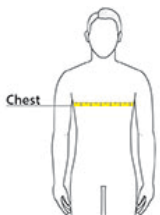

Sketches

front

back

SPEC SHEET + MEASUREMENTS

GILDAN®

Gildan® Ultra Cotton® 100% US Cotton Long Sleeve T-Shirt. G2400

PRODUCT MEASUREMENTS

	S	M	L	XL	2XL	3XL	4XL	5XL
Chest	18	20	22	24	26	28	30	32
Sleeve Length	33 1/2	35	36 1/2	38	39 1/2	39 1/2	40	40 1/2
Body Length at Back	28	29	30	31	32	33	34	35

Chest: Measured across the chest one inch below armhole when laid flat.

Sleeve Length: Start at center of neck and measure down shoulder, down sleeve to hem.

Body Length at Back: Measured from high point shoulder to finished hem at back.

SIZE CHARTS

	S	M	L	XL	2XL	3XL	4XL	5XL
Chest	34-36	38-40	42-44	46-48	50-52	54-56	58-60	62-64

HOW TO MEASURE

CHEST

Measure under the arm and around the fullest part of the chest with arms down, keeping tape horizontal.